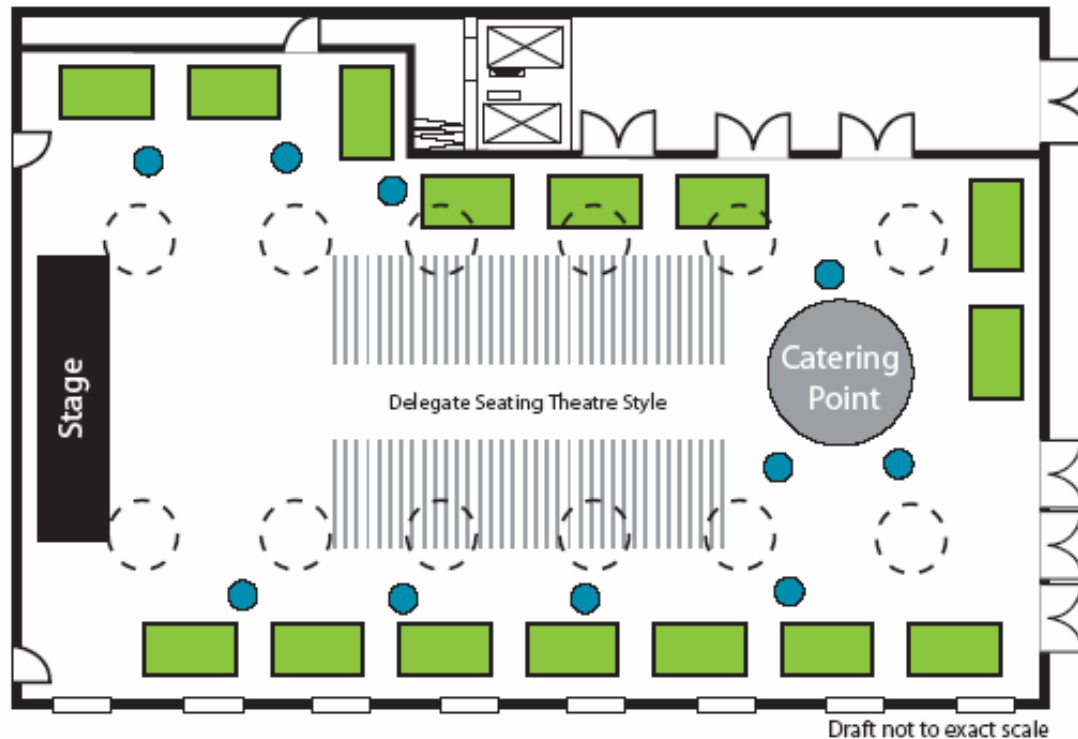

Berlin Event Floor Plan

Hotel Adlon, Berlin, Germany
Palaisaal, I & II

- Legend
- () Chandeliers
 - High Cocktail Tables
 - Exhibit Stands

KNOWLEDGE IS POWER

QLOGIC WORLDWIDE PARTNER CONFERENCE 2007